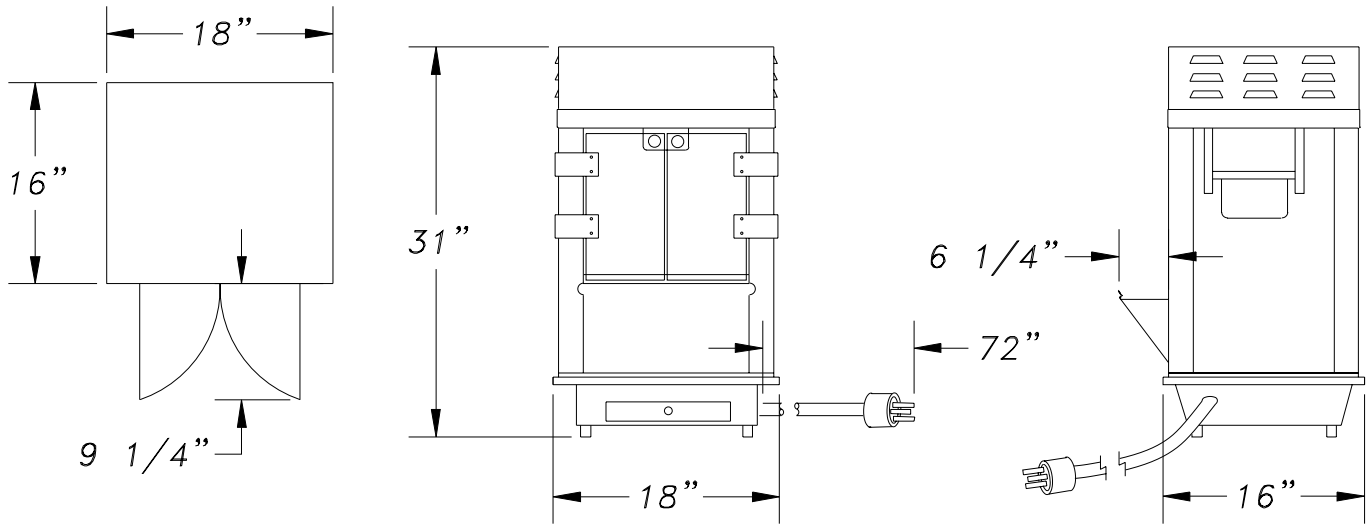

Item No. \_\_\_\_\_

**Model Number:** 2660

**Description**

**DELUXE SIXTY SPECIAL**

The Deluxe Sixty Special was the industry's original Deluxe six ounce kettle popper. Welded top and bottom frame, bright anodized aluminum finish, tempered glass and the now-famous "E-Z Kleen" kettle.

Phone: (513) 769-7676  
(800) 543-0862  
Fax: (513) 769-8500  
Toll Free Fax (800) 542-1496

Model Number: 2660

Width: 18.00  
Length: 16.00  
Height: 31.00  
Weight: 53

Pkg Width: 20.00  
Pkg Length: 18.00  
Pkg Height: 34.00  
Pkg Weight: 60.00  
CU/FT: 7.08